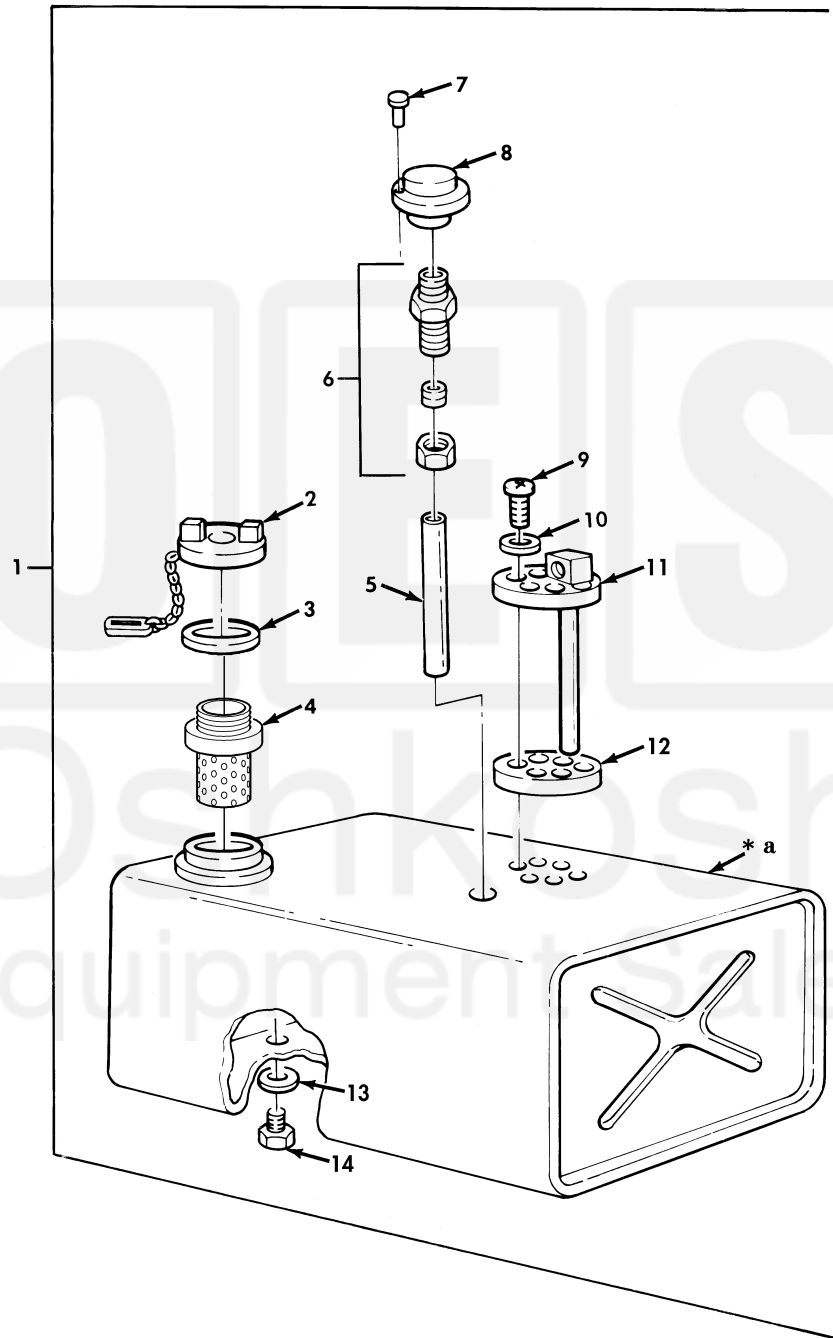

UNIT, DIRECT SUPPORT, AND GENERAL SUPPORT MAINTENANCE
REPAIR PARTS AND SPECIAL TOOLS LIST
TRUCK, 5-TON, 6X6, M809 SERIES TRUCKS (DIESEL)

*** a PART OF ITEM 1**

Figure 59. Fuel Tank Assemblies.

(1) ITEM NO	(2) SMR CODE	(3) NSN	(4) CAGEC	(5) PART NUMBER	(6) DESCRIPTION AND USABLE ON CODE (UOC)	(7) QTY
GROUP 0306 TANKS,LINES,FITTINGS, HEADERS						
FIG. 59 FUEL TANK ASSEMBLIES						
1	PAOOO	2910-00-409-4016	19207	11648586	TANK,FUEL,ENGINE 78 GALLON..... UOC:614,620,621,622,625,626,628,629, 637,638	1
1	PAOOO	2910-00-401-9551	19207	11648586-1	TANK,FUEL,ENGINE 78 GALLON..... UOC:630,631,632	1
1	PAOOO	2910-00-401-9550	19207	11648596	TANK,FUEL,ENGINE 55 GALLON..... UOC:622	1
1	PAOOO	2910-00-401-9550	19207	11648596	TANK,FUEL,ENGINE 55 GALLON..... UOC:623,624,627,633,634,635	2
2	PAOZZ	2590-00-459-8447	96906	MS53075-1	.CAP,FILLER OPENING.....	1
3	PAOZZ	5330-00-684-7851	96906	MS35643-1	.GASKET.....	1
4	PAOZZ	2590-00-752-9138	96906	MS90908-1	.TUBE,FILLER NECK,VE.....	1
5	MOOZZ		19207	8689208	.TUBE,COPPER MAKE FROM TUBE,P/N 5174K5.....	1
6	PAOZZ	4730-00-041-2651	21439	52C3861-3	.ADAPTER,STRAIGHT,PI..... UOC:630,631,632	1
7	PAOZZ	5320-00-843-4061	96906	MS20613-5P5	.RIVET,SOLID..... UOC:630,631,632	2
8	PFOZZ	5325-01-090-4485	19207	10937429	.INSERT,SCREW THREAD..... UOC:630,631,632	1
9	PAOZZ	5305-00-984-6195	96906	MS35206-247	.SCREW,MACHINE.....	12
10	PAOZZ	5310-00-810-5335	96906	MS15795-507	.WASHER,FLAT.....	12
11	PAOZZ	2910-00-408-4617	19207	11648566	.VENT ASSEMBLY,FUEL.....	1
12	PAOZZ	5330-00-735-1315	19207	7409404	.GASKET.....	1
13	PAOZZ	5330-00-199-5884	96906	MS35769-31	.GASKET.....	1
14	PAOZZ	5365-00-880-7898	19207	11639437	.PLUG,MACHINE THREAD.....	1

END OF FIGURE